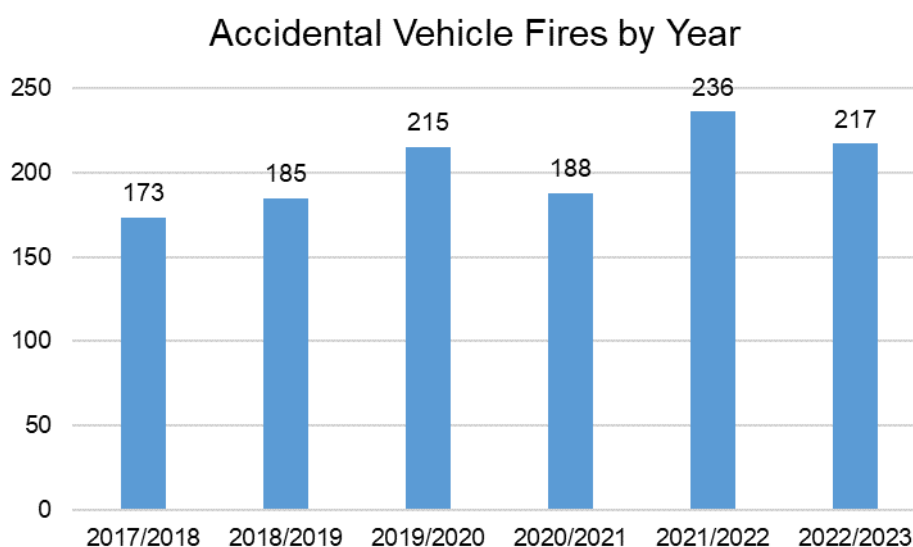

2.6 Makes and models of vehicles are not always recorded on the incident reports. Where they are mentioned I have included them in the tables in this report, but approximately 30% of the incident reports do not mention either the make or model.

2.7 Our incident reports do not ask for the fuel type of the vehicle so this data is not available.

3 Data

3.1 All accidental/not known vehicle fires in Tyne and Wear over the six year period of this report. There is an upward trend in the number of accidental/not known vehicle fires over this six year period. The dip in 2020/21 coincides with the Covid lockdown period.

3.2 Vehicle fires by the property type in the Incident Recording System (IRS).

Vehicle Type	2017/2018	2018/2019	2019/2020	2020/2021	2021/2022	2022/2023	Total
Car	125	135	161	114	177	149	861
Van	26	23	19	42	25	29	164
Bus/coach	5	7	6	9	10	10	47
Lorry/HGV	6	11	8	4	7	10	46
Motorcycle	1	2	7	7	8	10	35
Other	3	2	5	8	2	6	26
Minibus	3	2	2	2	2	0	11
Multiple Vehicles	0	0	4	1	3	1	9
Motor Home	2	2	2	0	1	1	8
Agricultural	2	1	0	1	1	1	6
Tanker	0	0	1	0	0	0	1
Total	173	185	215	188	236	217	1214